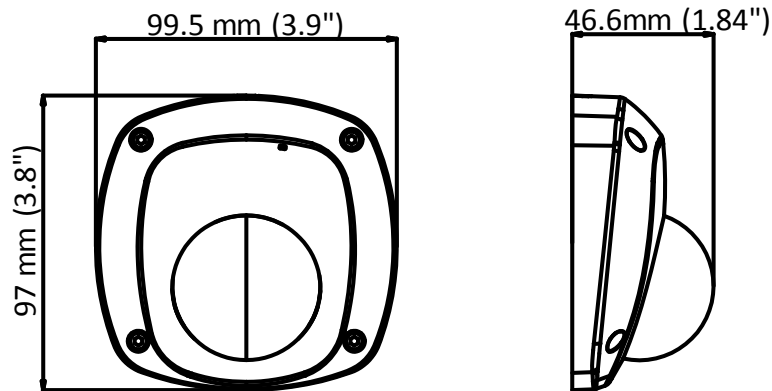

Order Models

DS-2CE56D8T-IRS

Dimensions