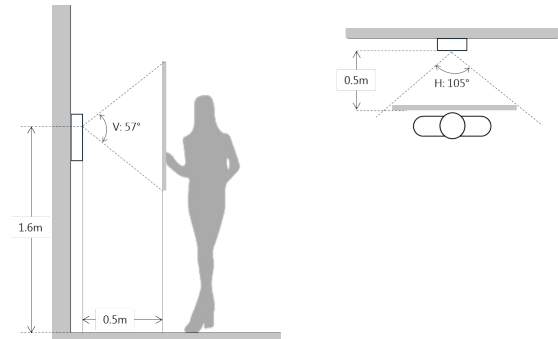

General

Ingress Protection	IP54
Tamper Switch	1
Installation	Flush
Material	Plastic
Power	DC 12V
Power Consumption	Standby ≤1W, Work ≤10W
Working Temperature	-30°C~+60°C
Relative Humidity	10%~90%RH
Dimensions	100.0mm×141.0mm×42.0mm
Weight	0.4Kg

Dimensions

View Area

Application