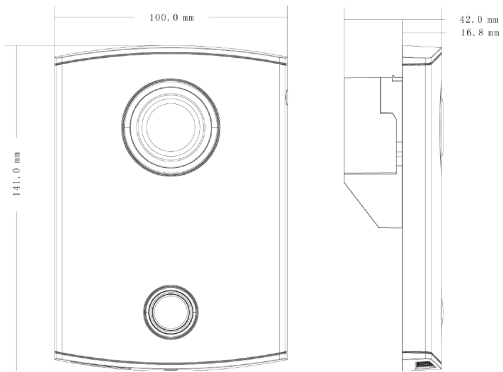

General

Ingress Protection	IP54
Tamper Switch	1
Installation	Flush
Material	Plastic
Power	DC 12V
Power Consumption	Standby ≤1W, Work ≤10W
Working Temperature	-30°C~+60°C
Relative Humidity	10%~90%RH
Dimensions	100.0mm×141.0mm×42.0mm
Weight	0.4Kg

Dimensions

View Area

Application